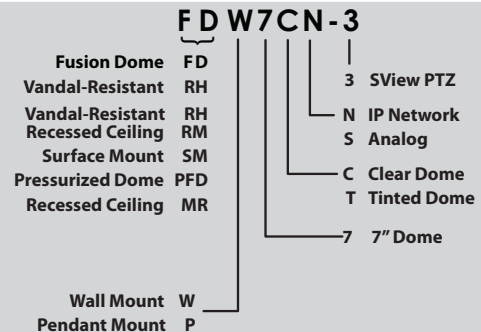

Mode	
Preset Accuracy:	+/- .05 degree
Tilting Angle:	2° to -90°, Automatic Flip
Drive:	Belt-driven\ ¼-inch wide
Construction:	Bearings precision ball bearings\ permanently lubricated bushings

Camera Specifications		
Imager:	¼" Exview HAD CCD	
Lenses:	36x Zoom, 3.4-122.4mm, F1.6 to F4.5 Auto-Iris	
Video:	Motion JPEG, MPEG-4 Part 2	
Resolutions	IP Models:	4CIF, 2CIFExp, 2CIF, CIF, QCIF max 704x480 (NTSC) 768x576 (PAL)
	Analog Models:	530 TV Lines
Minimum Illumination:	Color 3 lux, B&W: 0.02 lux	

Environmental Specifications	
Operating Temperature (Outdoor Models):	-40°F to 120°F (40°C to 50°C)
PFD7*:	-50°F to 120°F (45°C to 50°C) IP rating
Weather Rating:	IP66 / PFD7*: IP67 / MR5*: IP55

For detailed specifications on each SView model, please contact your Moog Videolarm representative or visit [www.videolarm.com](http://www.videolarm.com)

### SView Model Number System